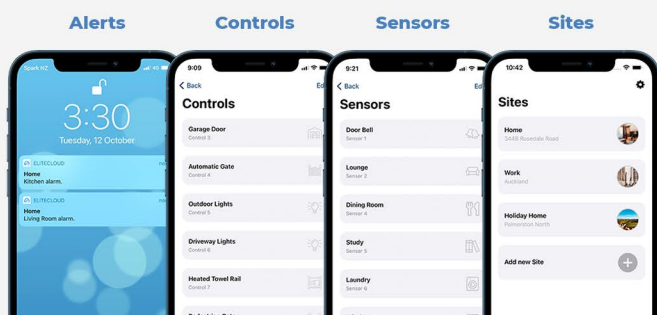

Optional App Interface Upgrade

EliteCloud

www.elitecloud.co.nz

- Plug & Play
- Pre-programmed
- Push notification alerts
- Apple or Android Compatible
- Proudly NZ Designed & Manufactured
- Select from more than 80 notification options
- Bank level encryption
- Hardware sold separately (order code EC-IoT)

EliteCloud

EC Long Range Wireless (optional accessories)

EC wireless series allows installers to specify professional, correctly positioned products without excessive labour, unpleasant trunking or conduit. With up to 500m range, almost any site can be accurately secured.